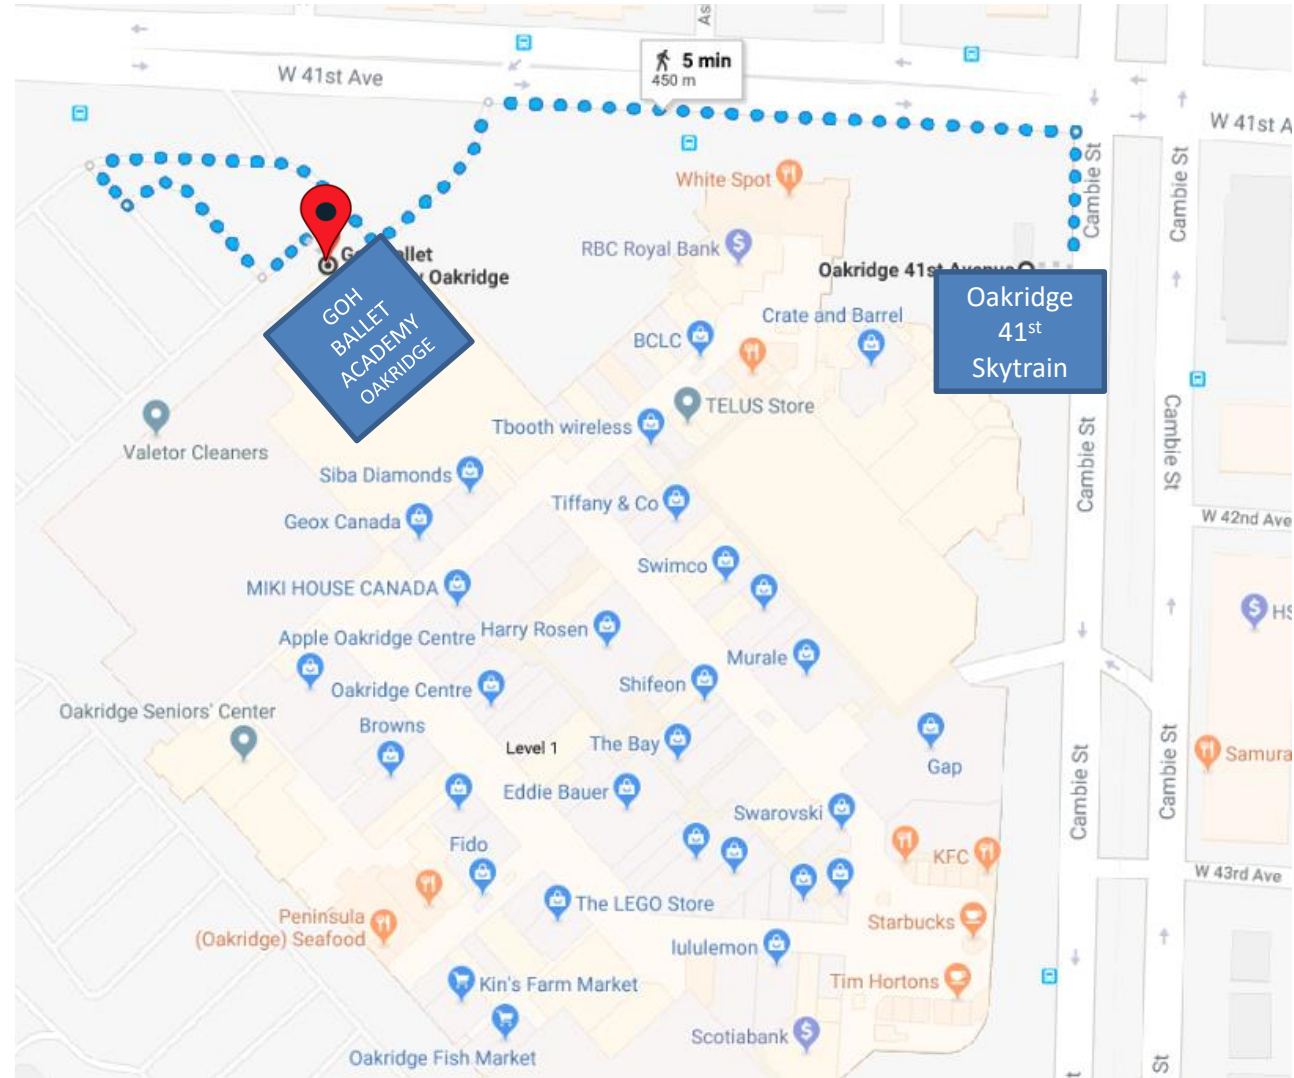

# Finding Goh Ballet's Oakridge Studios

If driving, please enter the *North Parking Lot* of Oakridge Centre from W 41<sup>st</sup> Ave.

Please note that there is no direct access to Goh Ballet's Oakridge Studios from inside the mall.

If cutting through the mall on foot, exit via the *South West entrance*, (or alternatively through The Bay) and turn right. Walk around the mall until you come to the *North parking lot*.

Please call 604-416-8884 for assistance